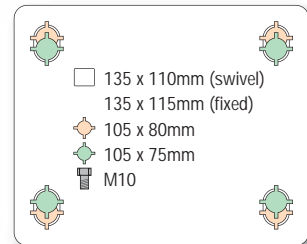

- Double ball race swivel head
- Top plate fixing

22 + POLYURETHANE TYRED WHEEL WITH NYLON CENTRE

100, 125mm

150, 200mm

wheel diameter	tread width	fitted height	swivel offset	load capacity	bearing type	swivel	fixed	swivel + total stop brake
100	35	128	40	250	roller	4 22 PNB	4 29 PNB	4 22 PNB SWB
125	35	155	42.5	250	roller	5 22 PNB	5 29 PNB	5 22 PNB SWB
150	45	188	53	500	roller	6 22 PNB	6 29 PNB	6 22 PNB SWB
200	50	238	53	500	roller	8 22 PNB	8 29 PNB	8 22 PNB SWB

NOTE: All dimensions are in mm and all loadings in kg unless otherwise stated