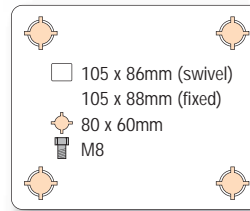

- Double ball race swivel head
- Top plate fixing

22 + POLYURETHANE TYRED WHEEL WITH NYLON CENTRE

100, 125mm

150, 200mm

wheel diameter	tread width	fitted height	swivel offset	load capacity	bearing type	swivel	fixed	swivel + total stop brake
100	35	128	40	250	roller	4 22 PNB	4 29 PNB	4 22 PNB SWB
125	35	155	42.5	250	roller	5 22 PNB	5 29 PNB	5 22 PNB SWB
150	45	188	53	500	roller	6 22 PNB	6 29 PNB	6 22 PNB SWB
200	50	238	53	500	roller	8 22 PNB	8 29 PNB	8 22 PNB SWB

NOTE: All dimensions are in mm and all loadings in kg unless otherwise stated